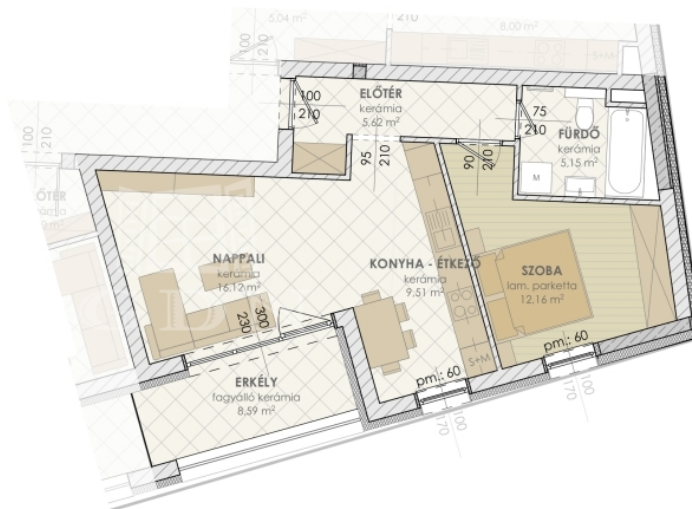

II. EMELET

helyiség neve	padlóburkolat	hasznos terület (m²)
L-A23 LAKÁS		
előtér	kerámia burk.	5,42
fürdő	csm. ker. lapburk.	5,15
szoba	lam. parketta	12,16
konyha-étkező	kerámia burk.	9,51
nappali	kerámia burk.	16,12
L-A23 lakás		48,56
erkély	lagyálós kerámia	8,59
L-A23 LAKÁS HASZNOS ALAPTERÜLETE ÖSSZESEN:		57,15